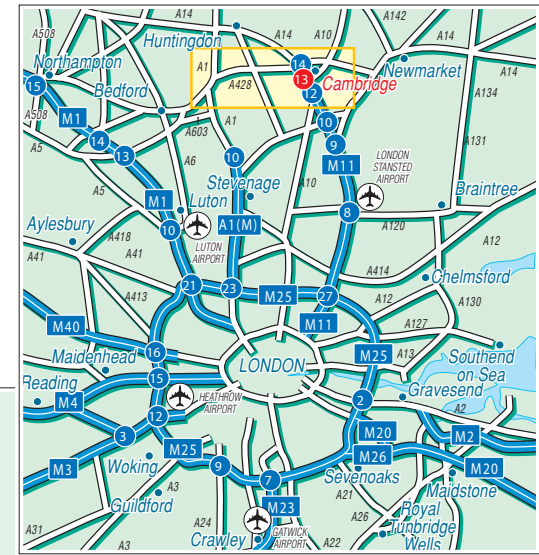

David Ball Group Ltd

Wellington Way, Bourn Airfield, Cambridge CB23 2TQ
 Tel: 01954 780 687 Email: sales@davidballgroup.com
 www.davidballgroup.com

Public Transport

-  By Rail, Cambridge Station
Approximately 25 minutes taxi journey.
-  By Air, Stansted Airport
Approximately 30 minutes drive.

PLEASE NOTE:

 If you are using a satellite navigation device, please enter 'CB23 8AY'

SECTION DETAIL: David Ball Group
 Wellington Way, Bourn Airfield, Cambridge CB23 2TQ

WE ARE HERE

David Ball Group Ltd

WE ARE HERE