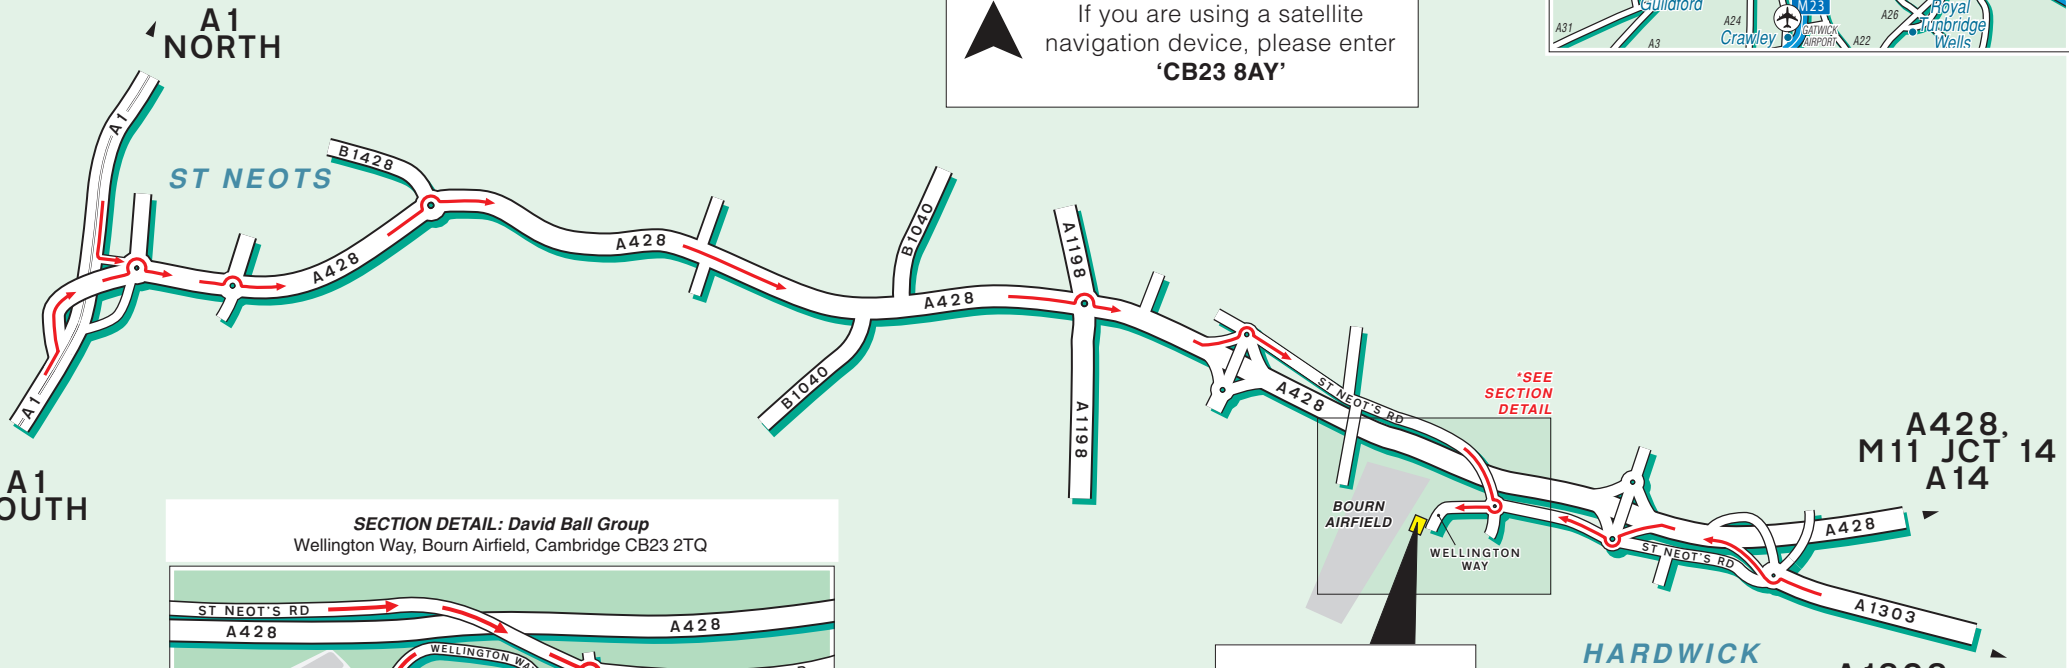

David Ball Group Ltd

Wellington Way, Bourn Airfield, Cambridge CB23 2TQ
 Tel: 01954 780 687 Email: sales@davidballgroup.com
 www.davidballgroup.com

Public Transport

-  By Rail, Cambridge Station
Approximately 25 minutes taxi journey.
-  By Air, Stansted Airport
Approximately 30 minutes drive.

PLEASE NOTE:

 If you are using a satellite navigation device, please enter 'CB23 8AY'

SECTION DETAIL: David Ball Group
 Wellington Way, Bourn Airfield, Cambridge CB23 2TQ

WE ARE HERE

David Ball Group Ltd

WE ARE HERE